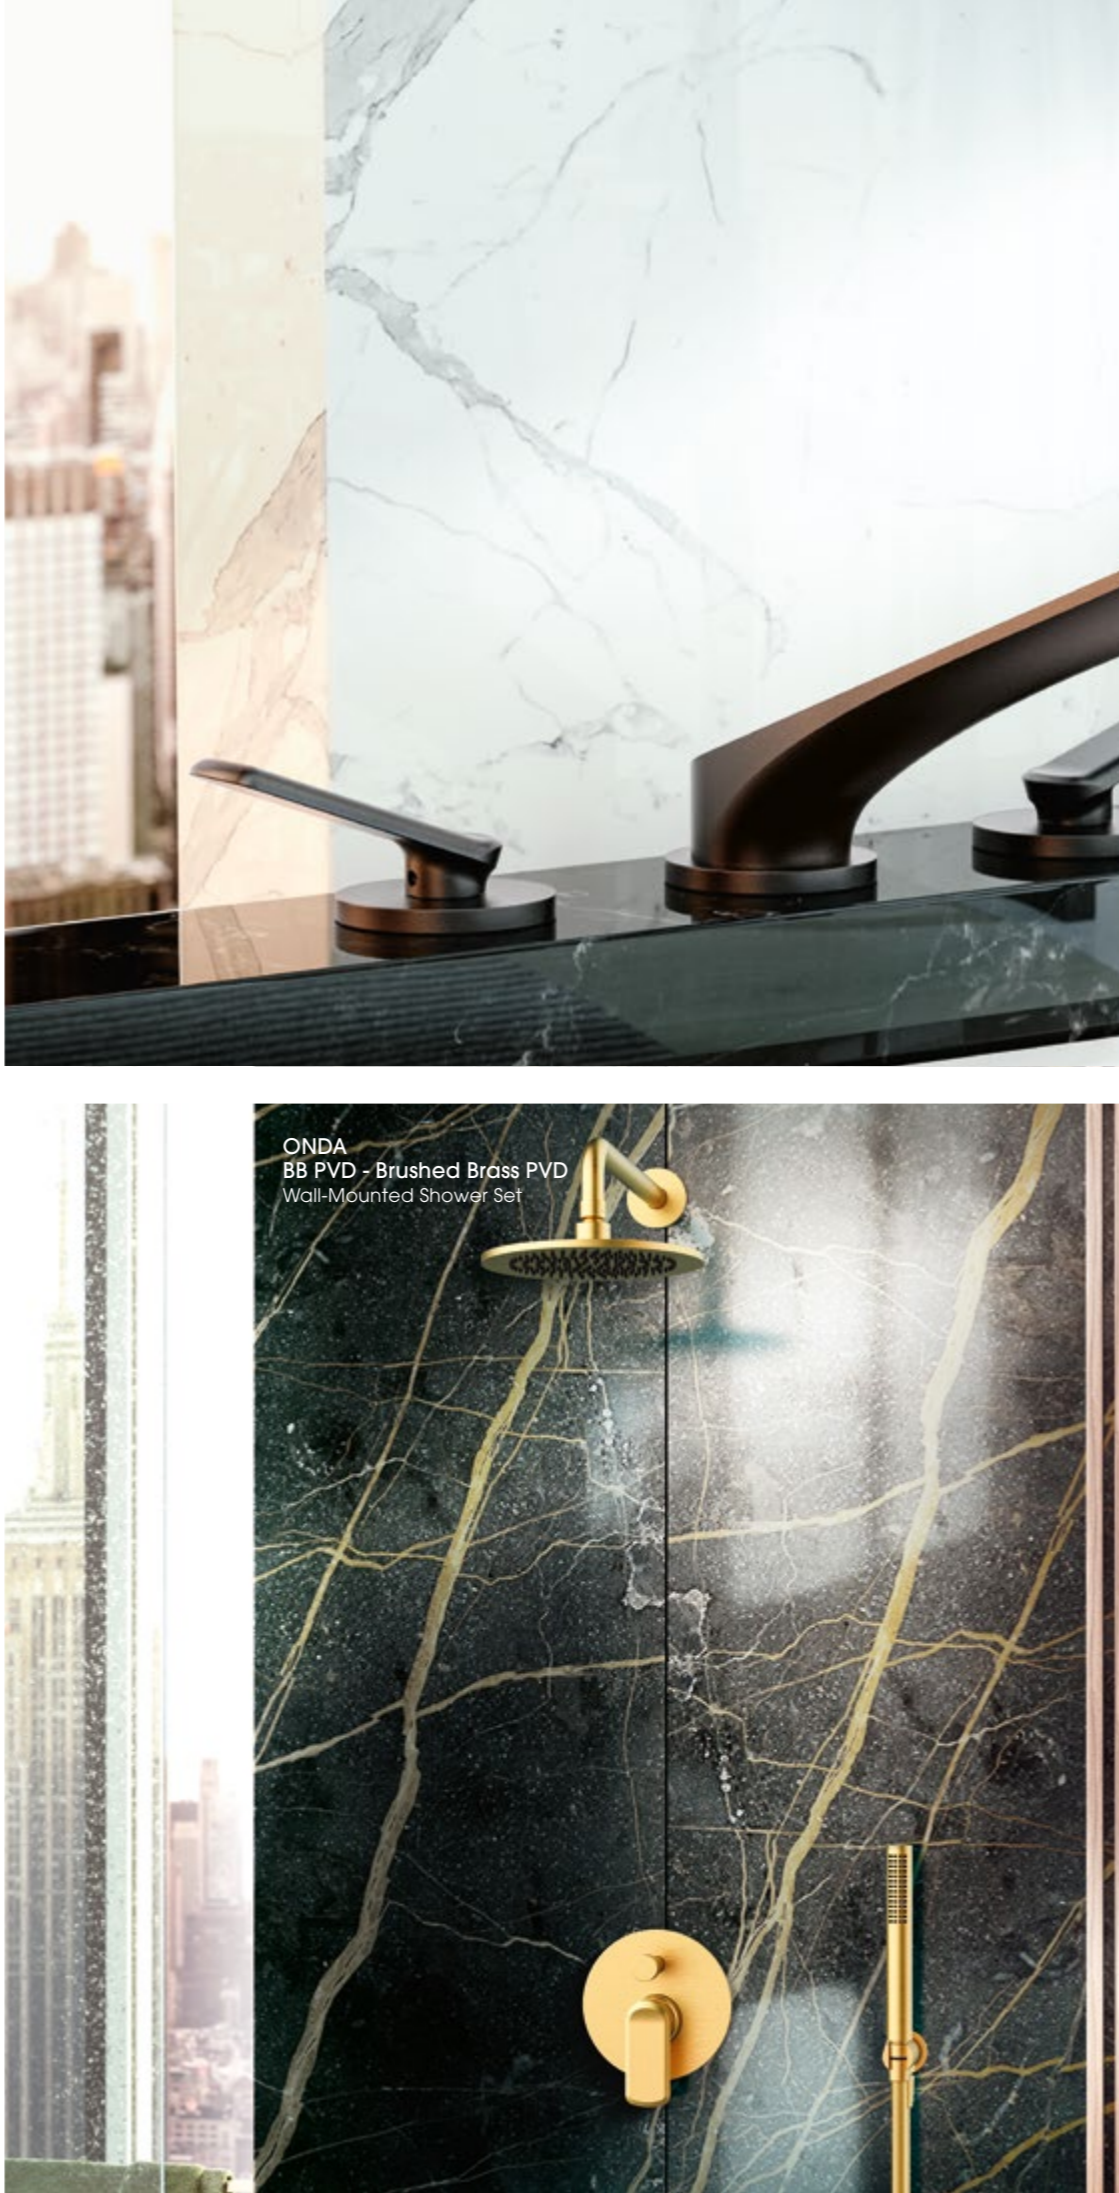

ONDA
PC - Polished Chrome
Exposed Shower Set with Rain Showerhead
and Handshower

ONDA
WT - Architectural White®
Floor-Mounted Vessel Filler
Musa free-standing basin (Gloss White Sleek-Stone®)

ONDA
BB PVD - Brushed Brass PVD
Wall-Mounted Shower Set

ONDA
BK - Architectural Black®
Roman Bathtub Set

ONDA
BRG - Brushed OR'osa PVD®
Lavatory Faucet

ONDA
PC - Polished Chrome
Widespread Lavatory Faucet

ONDA
BRG - Brushed OR'osa PVD®
Vessel Lavatory Faucet

ONDA
BNI - Brushed Nickel
Wall-Mounted Lavatory Faucet